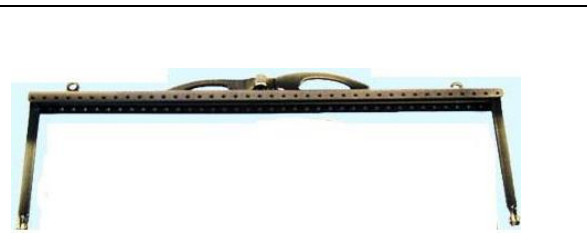

ITEM:ISPF009-10
SQUARE PURSE FRAME
SIZE:10CM

ITEM:ISPF009-13
SQUARE PURSE FRAME
SIZE:13CM

ITEM:ISPF009-15
SQUARE PURSE FRAME
SIZE:15CM

ITEM:ISPF010-10
PURSE FRAME (FAN-SHAPED)
SIZE:10CM

ITEM:ISPF010-12
PURSE FRAME (FAN-SHAPED)
SIZE:12CM

ITEM:ISPF010-15
PURSE FRAME (FAN-SHAPED)
SIZE:15CM

IRIS ASSOCIATED CORP.

4 ROOM,10 FLOOR, NO.197, SEC.4, NANKING EAST ROAD, TAIPEI, TAIWAN, R.O.C. TEL: 886-2-27139042 FAX:886-2-27181213

E-MAIL : iris4321@ms5.hinet.net <http://www.sewingmachinesparts.org> <http://www.irisew.com.tw>

ITEM:ISPF010-18
PURSE FRAME (FAN-SHAPED)
SIZE:18CM

ITEM:ISPF010-20
PURSE FRAME (FAN-SHAPED)
SIZE:20CM

ITEM:ISPF011-10
3 DIVISION SQUARE PURSE FRAME
SIZE:10CM

ITEM:ISPF011-13
3 DIVISION SQUARE PURSE FRAME
SIZE:13CM