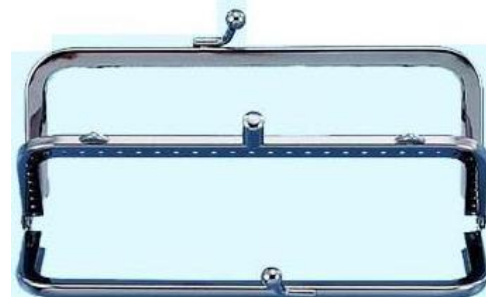

ITEM:ISPF009-10
SQUARE PURSE FRAME
SIZE:10CM

ITEM:ISPF009-13
SQUARE PURSE FRAME
SIZE:13CM

ITEM:ISPF009-15
SQUARE PURSE FRAME
SIZE:15CM

ITEM:ISPF010-10
PURSE FRAME (FAN-SHAPED)
SIZE:10CM

ITEM:ISPF010-12
PURSE FRAME (FAN-SHAPED)
SIZE:12CM

ITEM:ISPF010-15
PURSE FRAME (FAN-SHAPED)
SIZE:15CM

IRIS ASSOCIATED CORP.

4 ROOM,10 FLOOR, NO.197, SEC.4, NANKING EAST ROAD, TAIPEI, TAIWAN, R.O.C. TEL: 886-2-27139042 FAX:886-2-27181213

E-MAIL : iris4321@ms5.hinet.net <http://www.sewingmachinesparts.org> <http://www.irisew.com.tw>

ITEM:ISPF010-18
PURSE FRAME (FAN-SHAPED)
SIZE:18CM

ITEM:ISPF010-20
PURSE FRAME (FAN-SHAPED)
SIZE:20CM

ITEM:ISPF011-10
3 DIVISION SQUARE PURSE FRAME
SIZE:10CM

ITEM:ISPF011-13
3 DIVISION SQUARE PURSE FRAME
SIZE:13CM