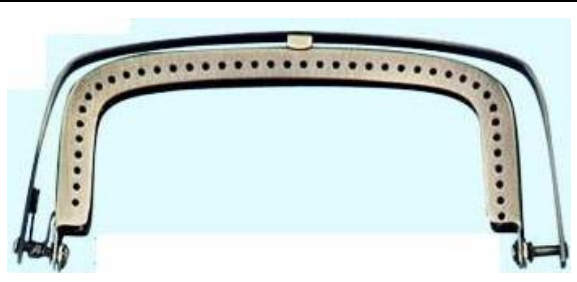

ITEM:ISPF013-9
SQURE PURSE FRAME WITH SPRING TYPE
SIZE:9CM