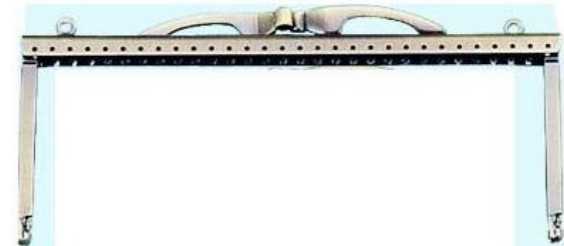

ITEM:ISPF009-10
SQUARE PURSE FRAME
SIZE:10CM

ITEM:ISPF009-13
SQUARE PURSE FRAME
SIZE:13CM

ITEM:ISPF009-15
SQUARE PURSE FRAME
SIZE:15CM

ITEM:ISPF010-10
PURSE FRAME (FAN-SHAPED)
SIZE:10CM

ITEM:ISPF010-12
PURSE FRAME (FAN-SHAPED)
SIZE:12CM

ITEM:ISPF010-15
PURSE FRAME (FAN-SHAPED)
SIZE:15CM

IRIS ASSOCIATED CORP.

4 ROOM,10 FLOOR, NO.197, SEC.4, NANKING EAST ROAD, TAIPEI, TAIWAN, R.O.C. TEL: 886-2-27139042 FAX:886-2-27181213

E-MAIL : iris4321@ms5.hinet.net <http://www.sewingmachinesparts.org> <http://www.irisew.com.tw>