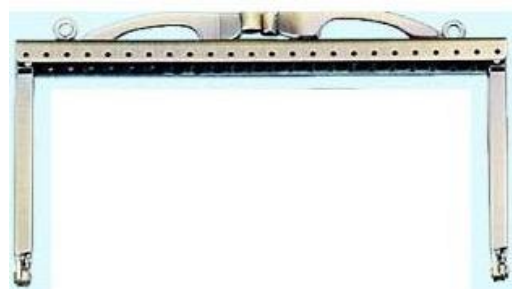

ITEM:ISPF009-10
SQUARE PURSE FRAME
SIZE:10CM

ITEM:ISPF009-13
SQUARE PURSE FRAME
SIZE:13CM

ITEM:ISPF009-15
SQUARE PURSE FRAME
SIZE:15CM

ITEM:ISPF010-10
PURSE FRAME (FAN-SHAPED)
SIZE:10CM

ITEM:ISPF010-12
PURSE FRAME (FAN-SHAPED)
SIZE:12CM

ITEM:ISPF010-15
PURSE FRAME (FAN-SHAPED)
SIZE:15CM

IRIS ASSOCIATED CORP.

4 ROOM,10 FLOOR, NO.197, SEC.4, NANKING EAST ROAD, TAIPEI, TAIWAN, R.O.C. TEL: 886-2-27139042 FAX:886-2-27181213

E-MAIL : iris4321@ms5.hinet.net <http://www.sewingmachinesparts.org> <http://www.irisew.com.tw>